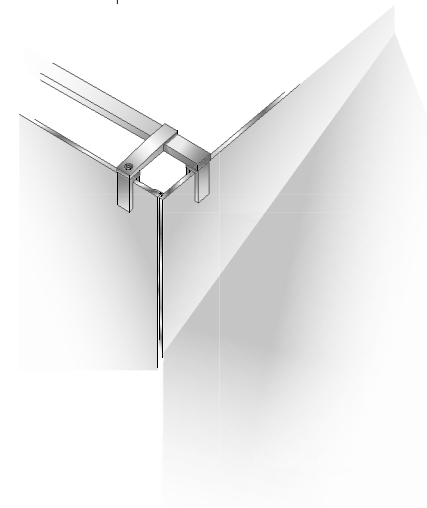

Technical design of cubicle system type VITRUM III

2 Cubicle Front section with one-hand door knob made of stainless steel

1 Wall connection front

Front height section

4 Ceiling connection

3 Front to partition wall connection

5 Connection of partition wall to brick wall

We reserve the right to make technical alterations.

reddot winner 2021

GERMAN
INNOVATION
AWARD '22
WINNER