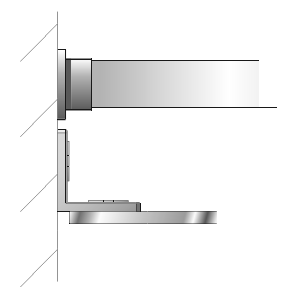

Technical design of cubicle system type VITRUM III

2 Cubicle Front section with one-hand door knob made of stainless steel

1 Wall connection front

Front height section

4 Ceiling connection

3 Front to partition wall connection