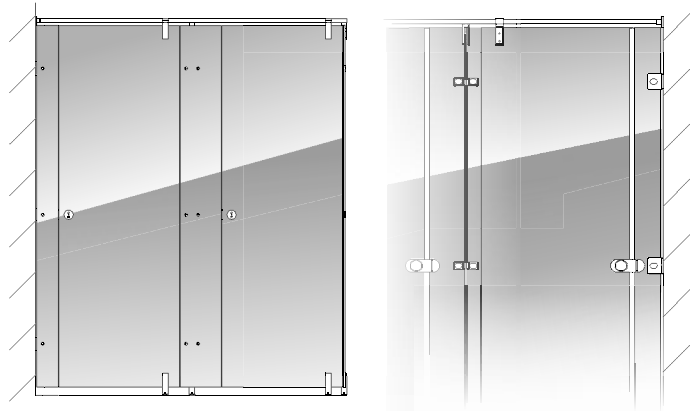

Technical design of cubicle system type VITRUM III