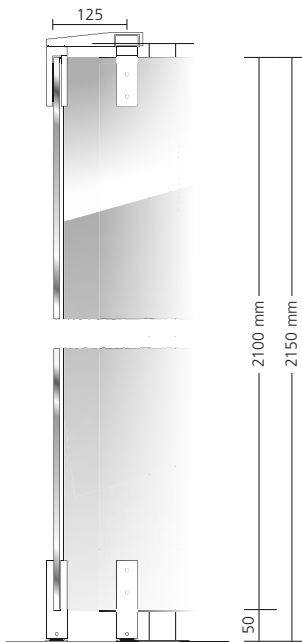

Technical design of cubicle system type VITRUM III

2 Cubicle Front section with one-hand door knob made of stainless steel

1 Wall connection front

Front height section

4 Ceiling connection

3 Front to partition wall connection

5 Connection of partition wall to brick wall

We reserve the right to make technical alterations.

reddot winner 2021

GERMAN
INNOVATION
AWARD '22
WINNER