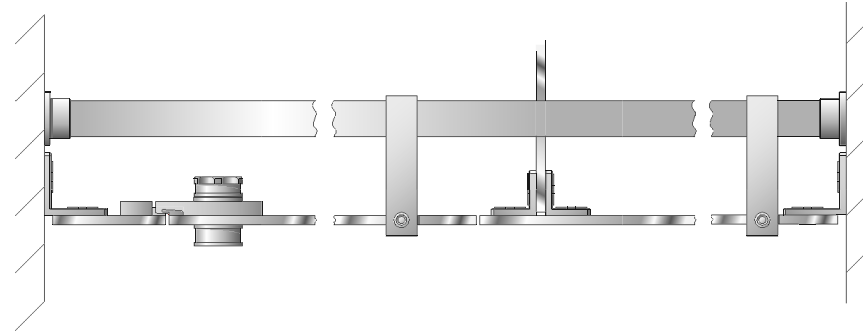

2 Cubicle Front section with one-hand door knob made of stainless steel