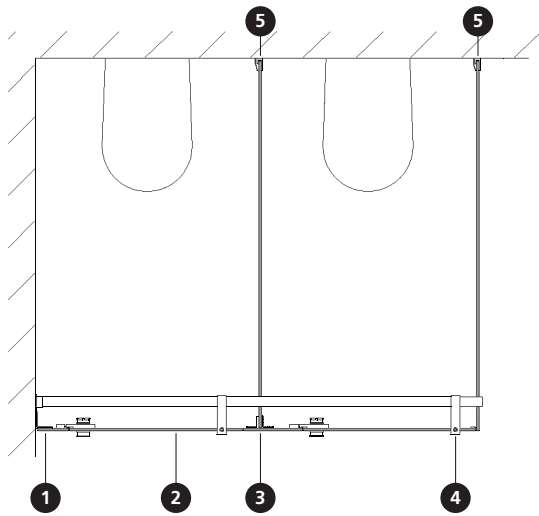

Technical design of cubicle system type VITRUM III