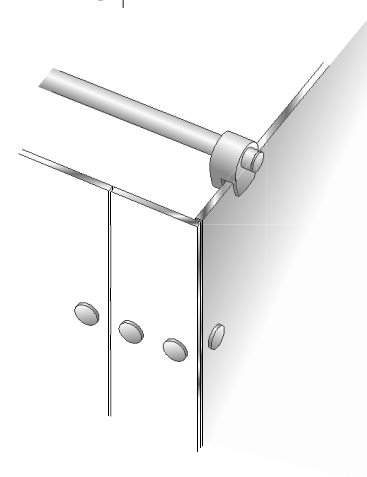

Technical design of cubicle system type VITRUM II

2 Cubicle Front section with one-hand door knob made of aluminium

1 Wall connection front

Front height section

4 Ceiling connection

3 Front to partition wall connection

5 Connection of partition wall to brick wall

We reserve the right to make technical alterations.

reddot winner 2021

GERMAN
INNOVATION
AWARD '22
WINNER