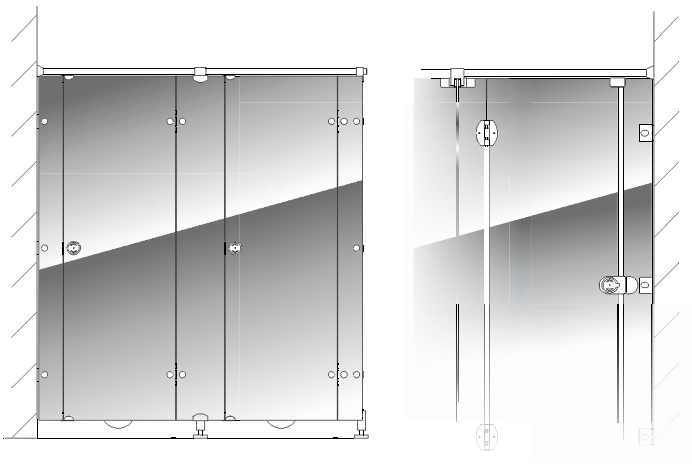

Technical design of cubicle system type VITRUM II