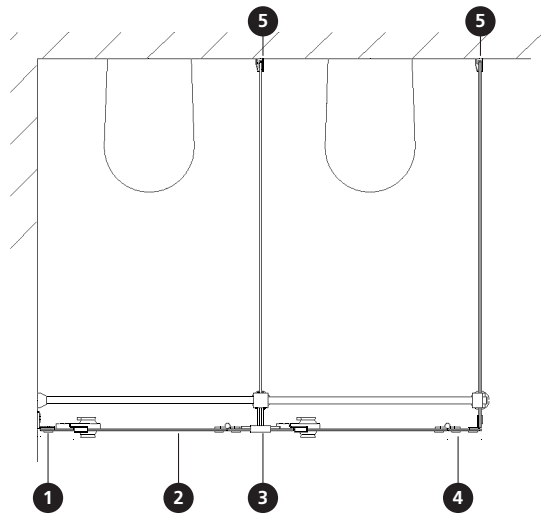

Technical design of cubicle system type VITRUM II