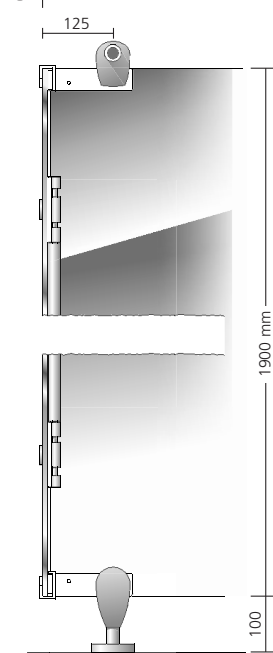

Technical design of cubicle system type VITRUM II

2 Cubicle Front section with one-hand door knob made of aluminium

1 Wall connection front

Front height section

4 Ceiling connection

3 Front to partition wall connection

5 Connection of partition wall to brick wall

We reserve the right to make technical alterations.

reddot winner 2021

GERMAN
INNOVATION
AWARD '22
WINNER