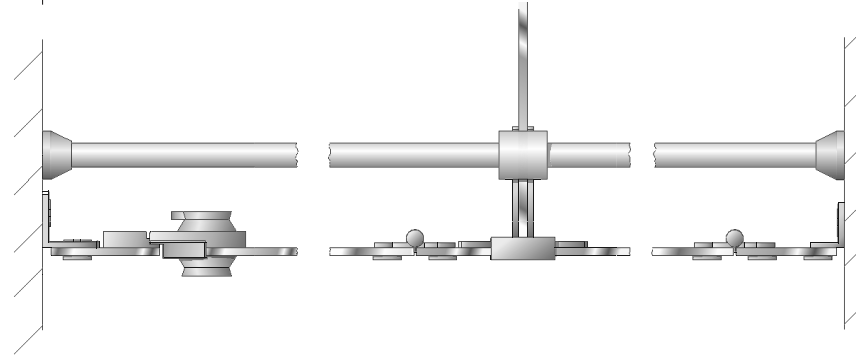

2 Cubicle Front section with one-hand door knob made of aluminium