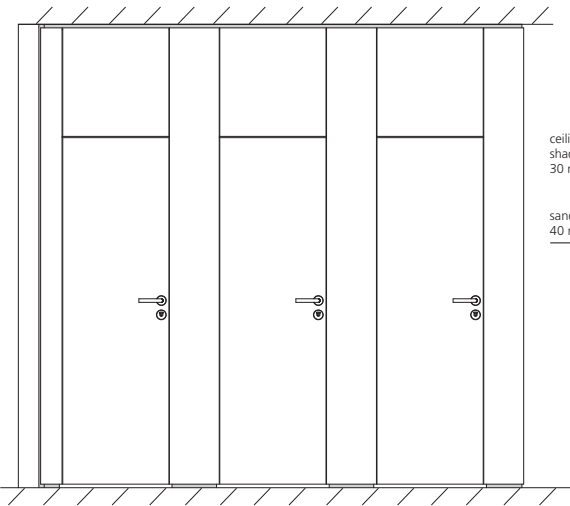

Technical design type PUP40 ALTUS

front view