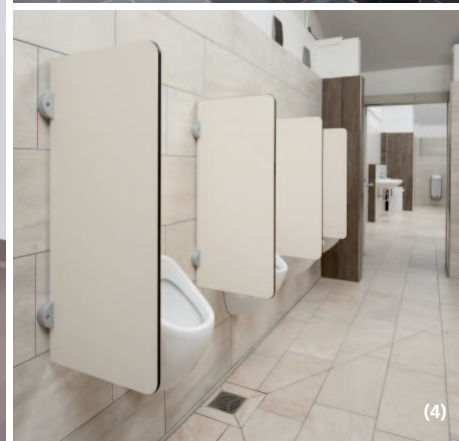

Privacy screens PUP40 ALTUS and PUP40

- Privacy screens are made of the same material as the WC partitions
- Fastening by means of wall brackets made of anodized aluminium
- Alternatively, privacy screens made of the following materials can be used:

(1)

Privacy screens made of glass

- Wall hanging construction
- Made of enamelled safety glass (ESG-H)
- Mounting by means of discreet aluminium or stainless steel brackets
- Hygienic and easy to clean
- Waterproof
- Easy floor cleaning due to the construction
- Colour selection according to RAL colour chart
- Motif prints optionally possible
- Privacy screens will be produced acc. to the building site dimension

(2)

Privacy screens type EF-3

- Wall-hanging privacy screens
- Made of 36 mm thick sandwich elements with HPL surface
- Easy to clean and maintain
- Installed with durable aluminium holders
- Reinigungsfreundlich und pflegeleicht
- Wide range of colours available
- Motif prints are optionally available
- Privacy screens will be produced acc. to the building site dimension

(3)

Privacy screens type SV30

- Wall-mounted privacy screens
- Made of 30 mm thick chipboard
- ABS strips and panels in the same colour
- Installed with durable aluminium holders
- Wall-mounted structures without bottom support feet are particularly hygienic, since floor cleaning can then be faster and more efficient
- Wide range of colours available
- Motif prints are optionally available
- Privacy screens will be produced acc. to the building site dimension

(4)

Privacy screens type VK13